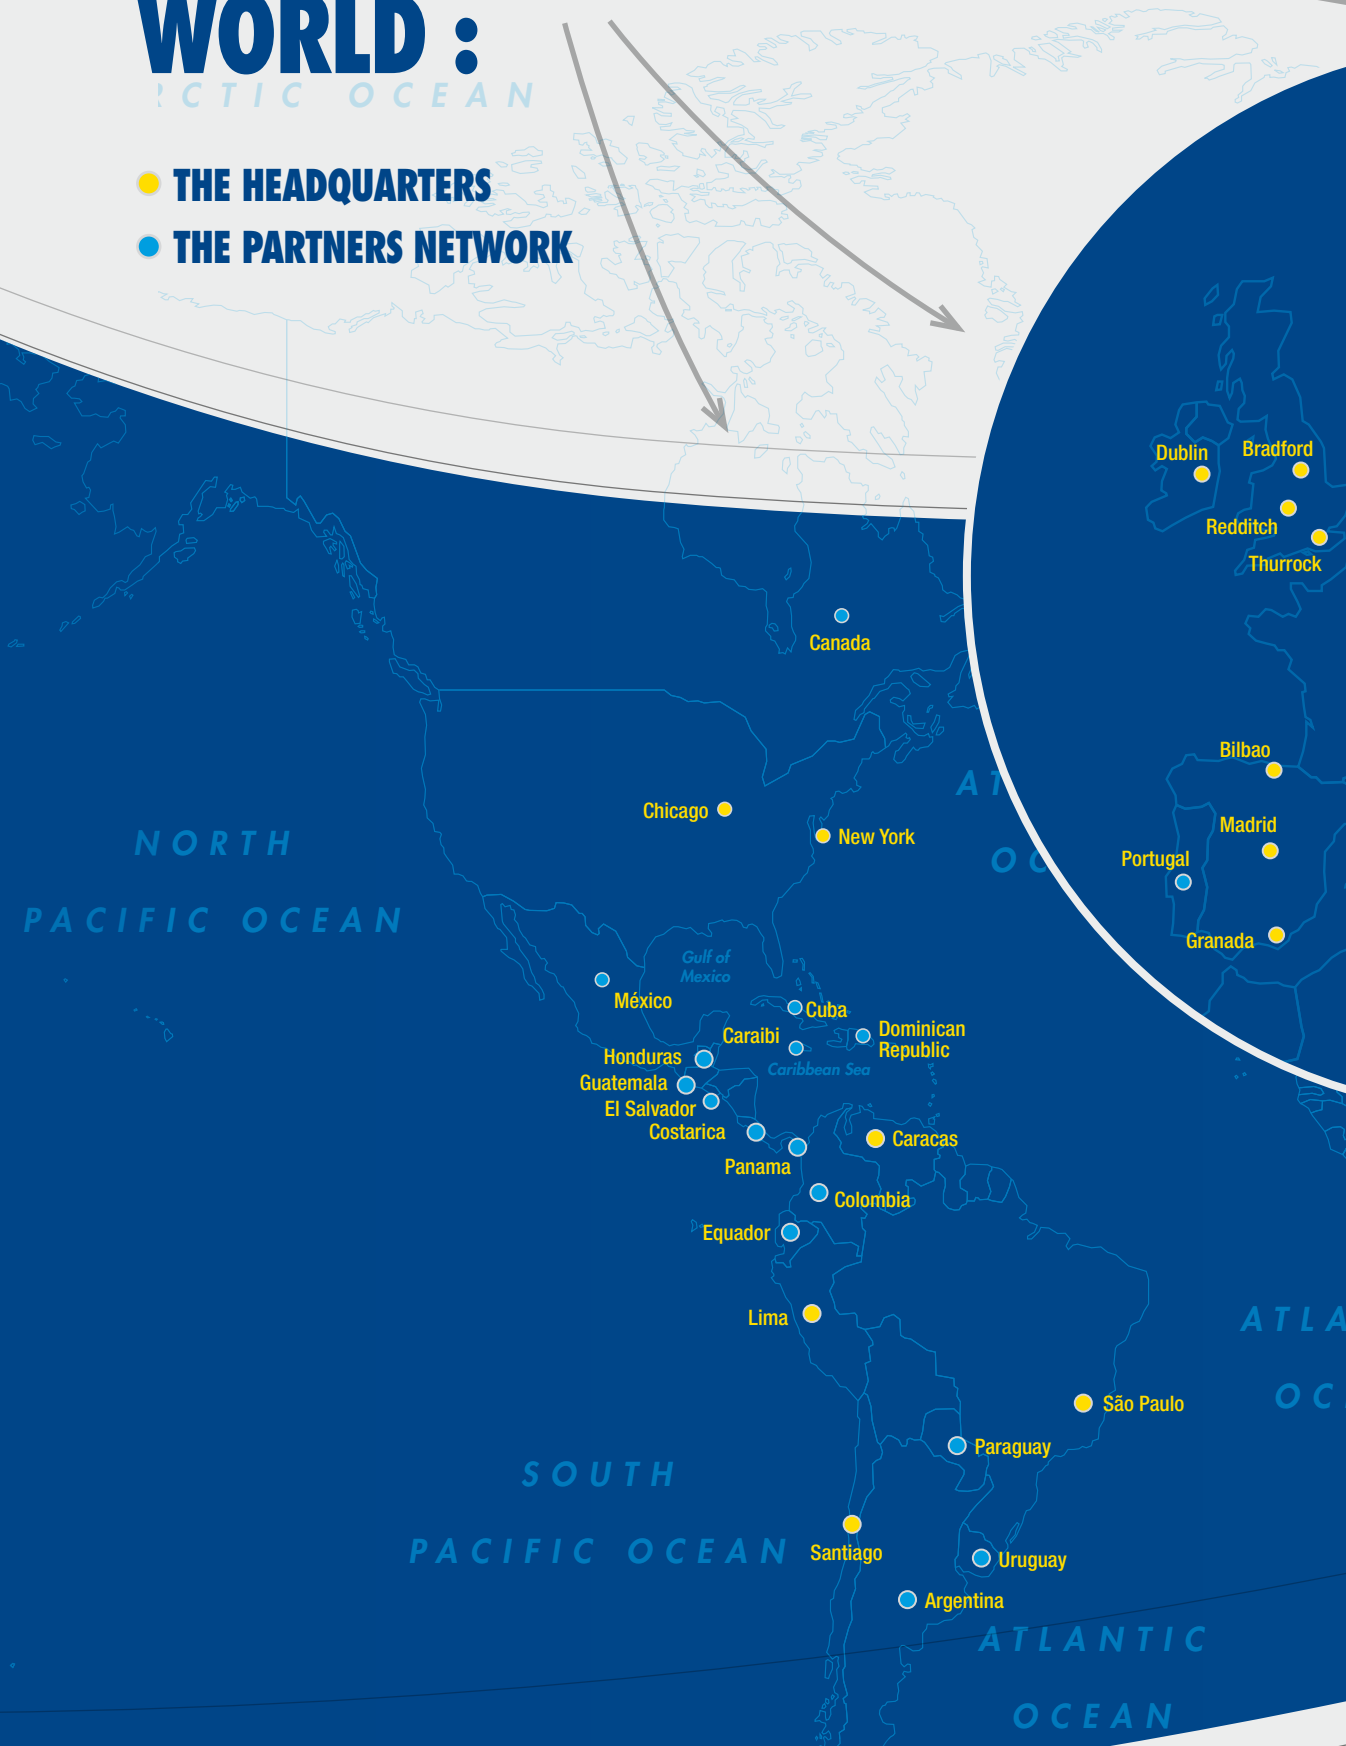

A TRANSMEC GROUP WORLD :

ARCTIC OCEAN

- THE HEADQUARTERS
- THE PARTNERS NETWORK

Freight forwarding, Transport, Logistics

OUR WORLD

THE GROUP

LAND

ITALY

Trasporti Internazionali
Transmec s.p.a.
Transmec Rimini s.r.l.

UK

Transmec U.K. Ltd.

IRELAND

Transmec Ireland Ltd.

BELGIUM

Transmec Belgium s.p.r.l.

FRANCE

Transport International
Transmec (France) s.a.r.l.

TURKEY

Transmec Uluslararası
Taşımacılık Tic.Ltd.Şti

SPAIN

 TransmecDeBortoliGroup
España s.a.

GERMANY

 TransmecDeBortoliGroup
Deutschland a.g.

ROMANIA