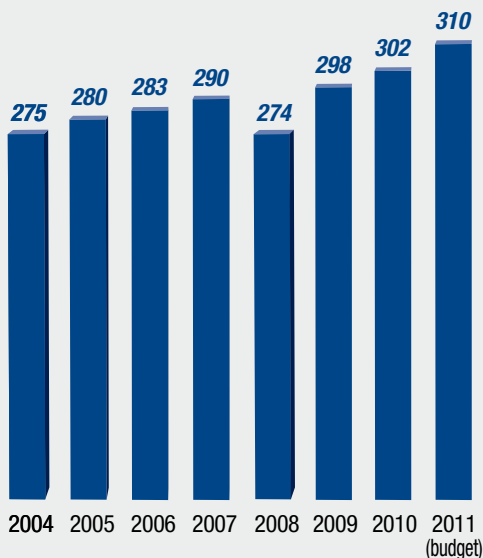

600.000 annual shipments by land

22.000 annual trips by land

30.000 annual teus by sea

20.000 annual air freights

TURNOVER

(Millions of Euros – group aggregate data)

THE SIZE OF THE GROUP

	2008	2009	2010
Employees	850	930	945
Tractors	300	350	370
Trailers	480	550	570
Warehouses and offices (thousands of square meters)	300	410	500
Yards (thousands of square meters)	250	320	390