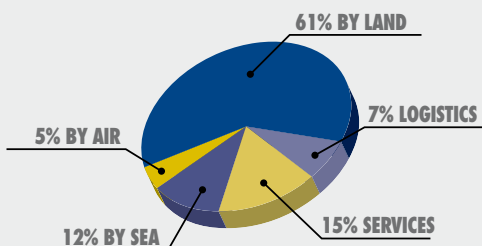

TURNOVER DIVIDED PER SECTORS