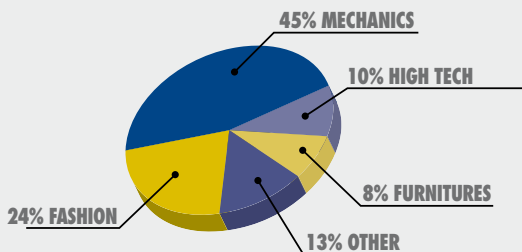

TURNOVER DIVIDED PER BUSINESS SECTORS